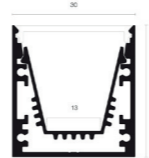

PROFILES AND ENDCAPS

Aluminium	White	Black	
2.01.1022	-	-	Alupro LED profile XLC Plus + cover PC opal surface mounted 2,5m
2.01.1023	-	-	Alupro LED profile XLC Plus endcap closed (2 pieces) for profile surface mounted