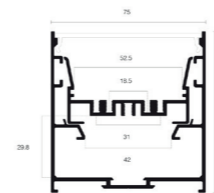

PROFILES AND ENDCAPS

Aluminium	White	Black	
2.01.1028	-	-	Alupro LED profile XLM Plus + cover PC opal surface mounted 2,5m incl. fall protection
2.01.1029	-	-	Alupro LED profile XLM Plus endcapdie-cast closed (2 pieces) for profile surface mounted