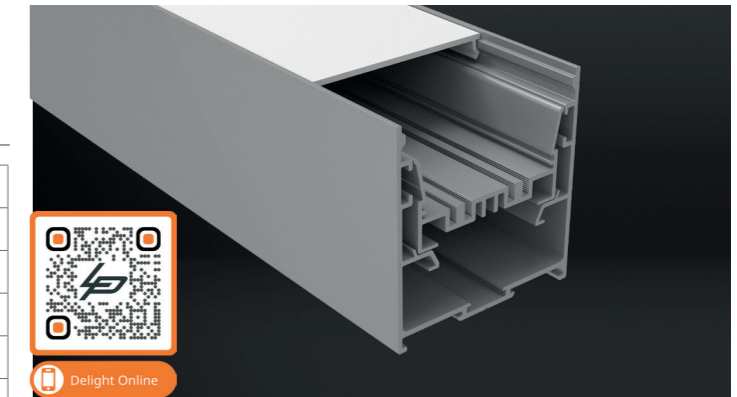

XLM Plus

Product name	Alupro LED profile XLM Plus
Color	Aluminium
Length	2,5m
Width	75mm
Height	87mm
Max. LED strip power	42 W/m