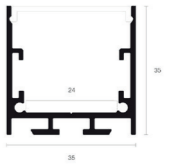

COVERS AND MOUNTING CLIPS

Article No.	
2.01.1033	Alupro LED profile XLR/XLS Plus connection clip (2 pieces)
2.01.1037	Alupro LED profile XLS Plus mounting clip for profile surface mounted 2m and pendant extension rod
2.01.1041	Suspension set for Alupro XLH,XLM,XLS,XLW LED Plus