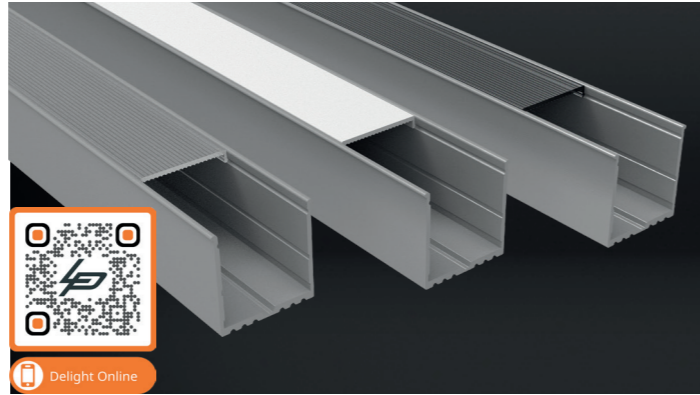

# XL surface mounted

<b>Product name</b>	Alupro LED profile XL surface mounted
<b>Color</b>	Aluminium
<b>Length</b>	2m
<b>Width</b>	35mm
<b>Height</b>	34,8mm
<b>Max. LED strip power</b>	28,8 W/m

## PROFILES AND ENDCAPS

Aluminium	White	Black	
<b>2.01.0670</b>	-	-	Alupro LED profile XL surface mounted 2m
<b>2.01.0674</b>	-	-	Alupro LED profile XL surface mounted endcap closed for profile 2m
<b>2.01.0673</b>	-	-	Alupro LED profile XL surface mounted endcap open for profile 2m

# XLC Plus

<b>Product name</b>	Alupro LED profile XLC Plus
<b>Color</b>	Aluminium
<b>Length</b>	2,5m
<b>Width</b>	30mm
<b>Height</b>	32mm
<b>Max. LED strip power</b>	24 W/m

# XLS Plus

<b>Product name</b>	Alupro LED profile XLS Plus
<b>Color</b>	Aluminium, white and black
<b>Length</b>	2m
<b>Width</b>	35mm
<b>Height</b>	35mm
<b>Max. LED strip power</b>	28,8 W/m