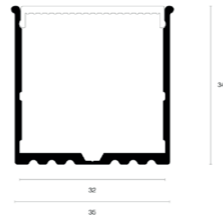

COVERS AND MOUNTING CLIPS

Article No.	
2.01.0666	Alupro LED profile XL surface mounted cover PMMA opal 2m
2.01.0667	Alupro LED profile XL surface mounted cover PMMA matt 2m
2.01.0668	Alupro LED profile XL surface mounted cover PMMA transparent 2m