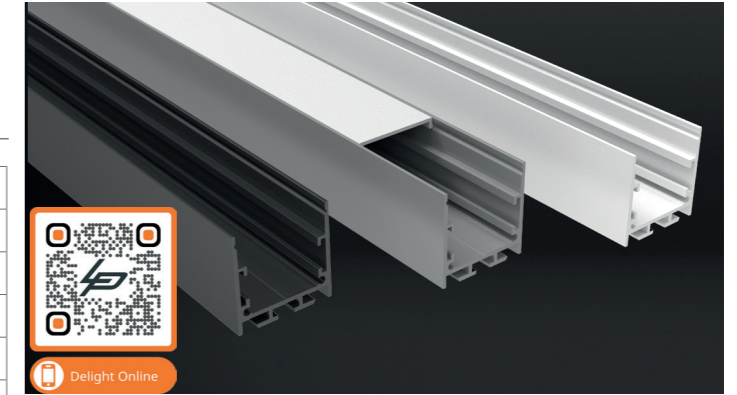

# XL surface mounted

<b>Product name</b>	Alupro LED profile XL surface mounted
<b>Color</b>	Aluminium
<b>Length</b>	2m
<b>Width</b>	35mm
<b>Height</b>	34,8mm
<b>Max. LED strip power</b>	28,8 W/m

# XLC Plus

<b>Product name</b>	Alupro LED profile XLC Plus
<b>Color</b>	Aluminium
<b>Length</b>	2,5m
<b>Width</b>	30mm
<b>Height</b>	32mm
<b>Max. LED strip power</b>	24 W/m

## PROFILES AND ENDCAPS

Aluminium	White	Black	
<b>2.01.1022</b>	-	-	Alupro LED profile XLC Plus + cover PC opal surface mounted 2,5m
<b>2.01.1023</b>	-	-	Alupro LED profile XLC Plus endcap closed (2 pieces) for profile surface mounted

# XLS Plus

<b>Product name</b>	Alupro LED profile XLS Plus
<b>Color</b>	Aluminium, white and black
<b>Length</b>	2m
<b>Width</b>	35mm
<b>Height</b>	35mm
<b>Max. LED strip power</b>	28,8 W/m